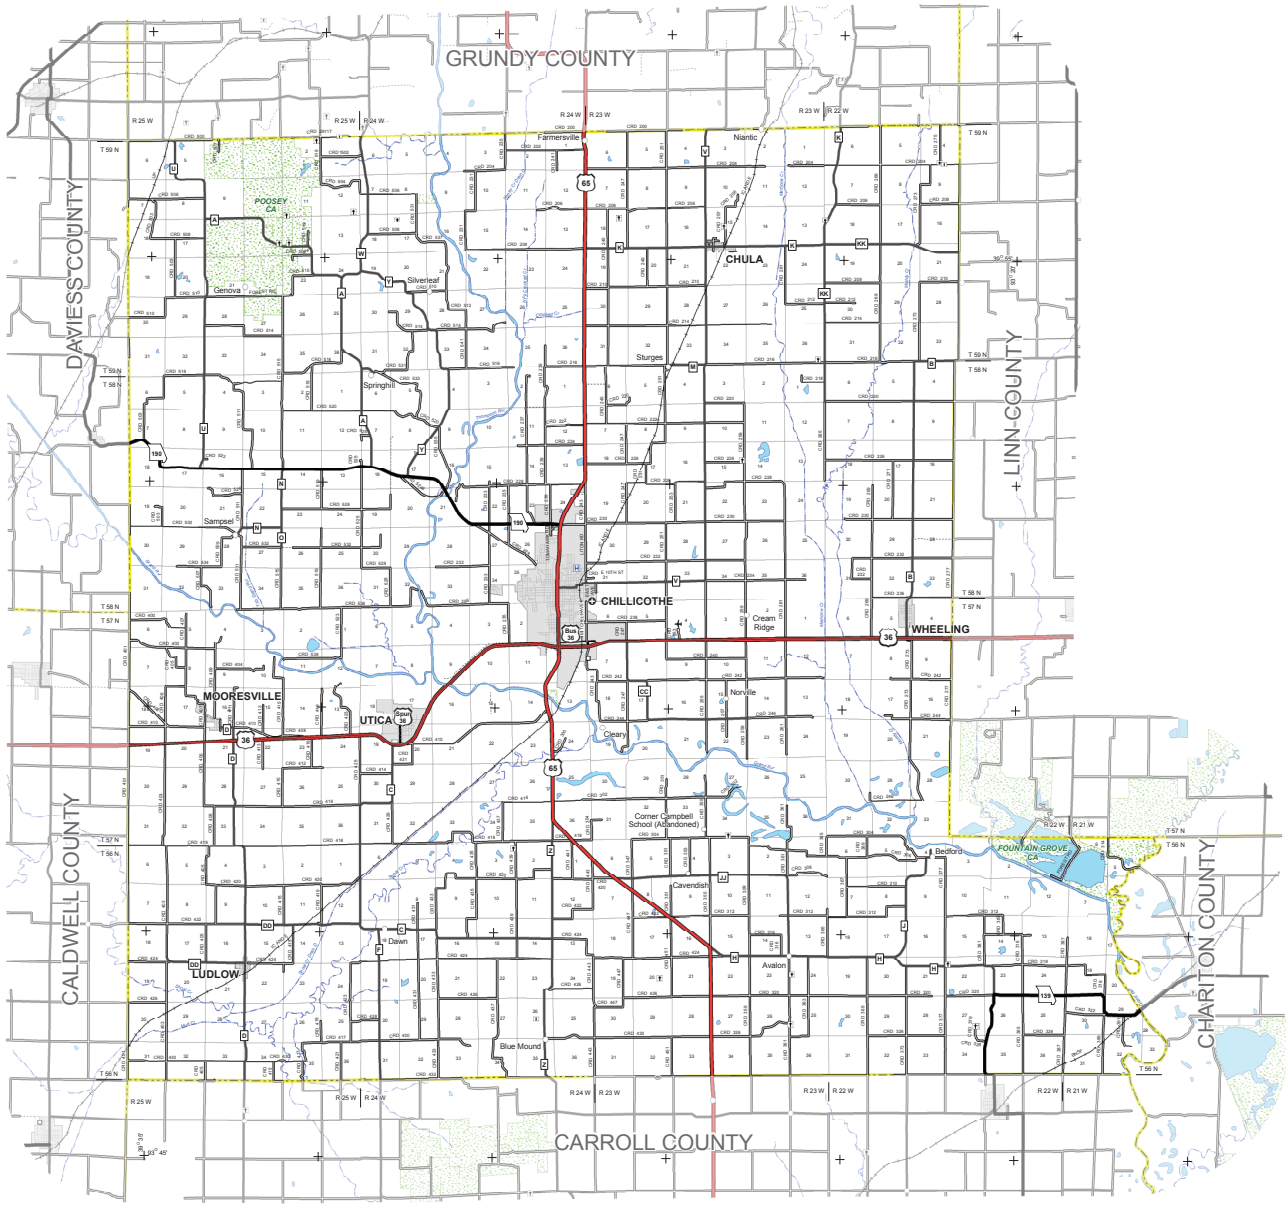

Legend

	INTERSTATE		AIRPORT
	INTERSTATE LOOP		HOSPITALS
	US HIGHWAY		CEMETERY
	US HIGHWAY (DIVIDED)		OTHER CITIES AND TOWNS
	STATE NUMBERED HIGHWAY		MODOT SHED
	STATE LETTERED HIGHWAY		STATE CAPITOL
	COUNTY ROAD		COUNTY SEAT
	US LOOP, SPUR OR ALT. RT		
	CITY STREET		

LIVINGSTON

**GENERAL HIGHWAY MAP
LIVINGSTON COUNTY**
 Prepared by MoDOT
 Office of Transportation Planning

County No. 99	2	Scale	0 1 2 3 4 Miles
District No.			

Revised - January 2008